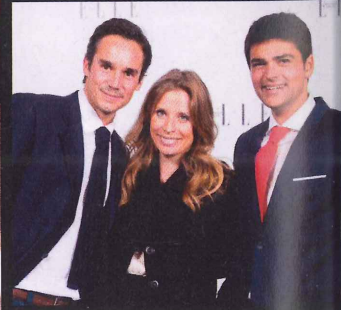

ELLE

Thanks to...

Photocall : ©Eventattitude/T.Belvaux
 Reportage : ©Eventattitude/E.Charneux
 Moët & Chandon : ©Eventattitude/F.Blaise
 TheBigCamera : ©Eventattitude

ELLE

Thanks to...

ICI PARIS XL

UGG AUSTRALIA

MOËT & CHANDON CHAMPAGNE

BELVEDERE VODKA

NUXE PARIS

Ray-Ban GENUINE SINCE 1937

ELLE

Thanks to...

Photocall : ©Eventattitude/T.Belvaux
Reportage : ©Eventattitude/E.Charneux
Moët & Chandon: ©Eventattitude/F.Blaise
TheBigCamera : ©Eventattitude